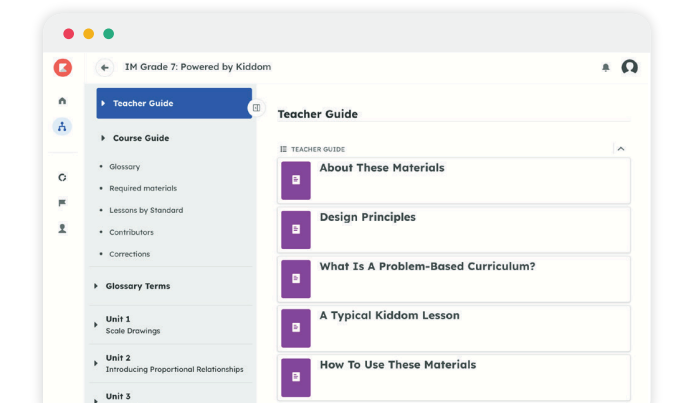

Planning

Kiddom's technology helps you differentiate content in an intuitive, modern interface.

Delivery

Create custom assessments, synchronously teach, and more in Kiddom.

Reporting

Glean key insights, understand student learning needs, and adjust instruction.